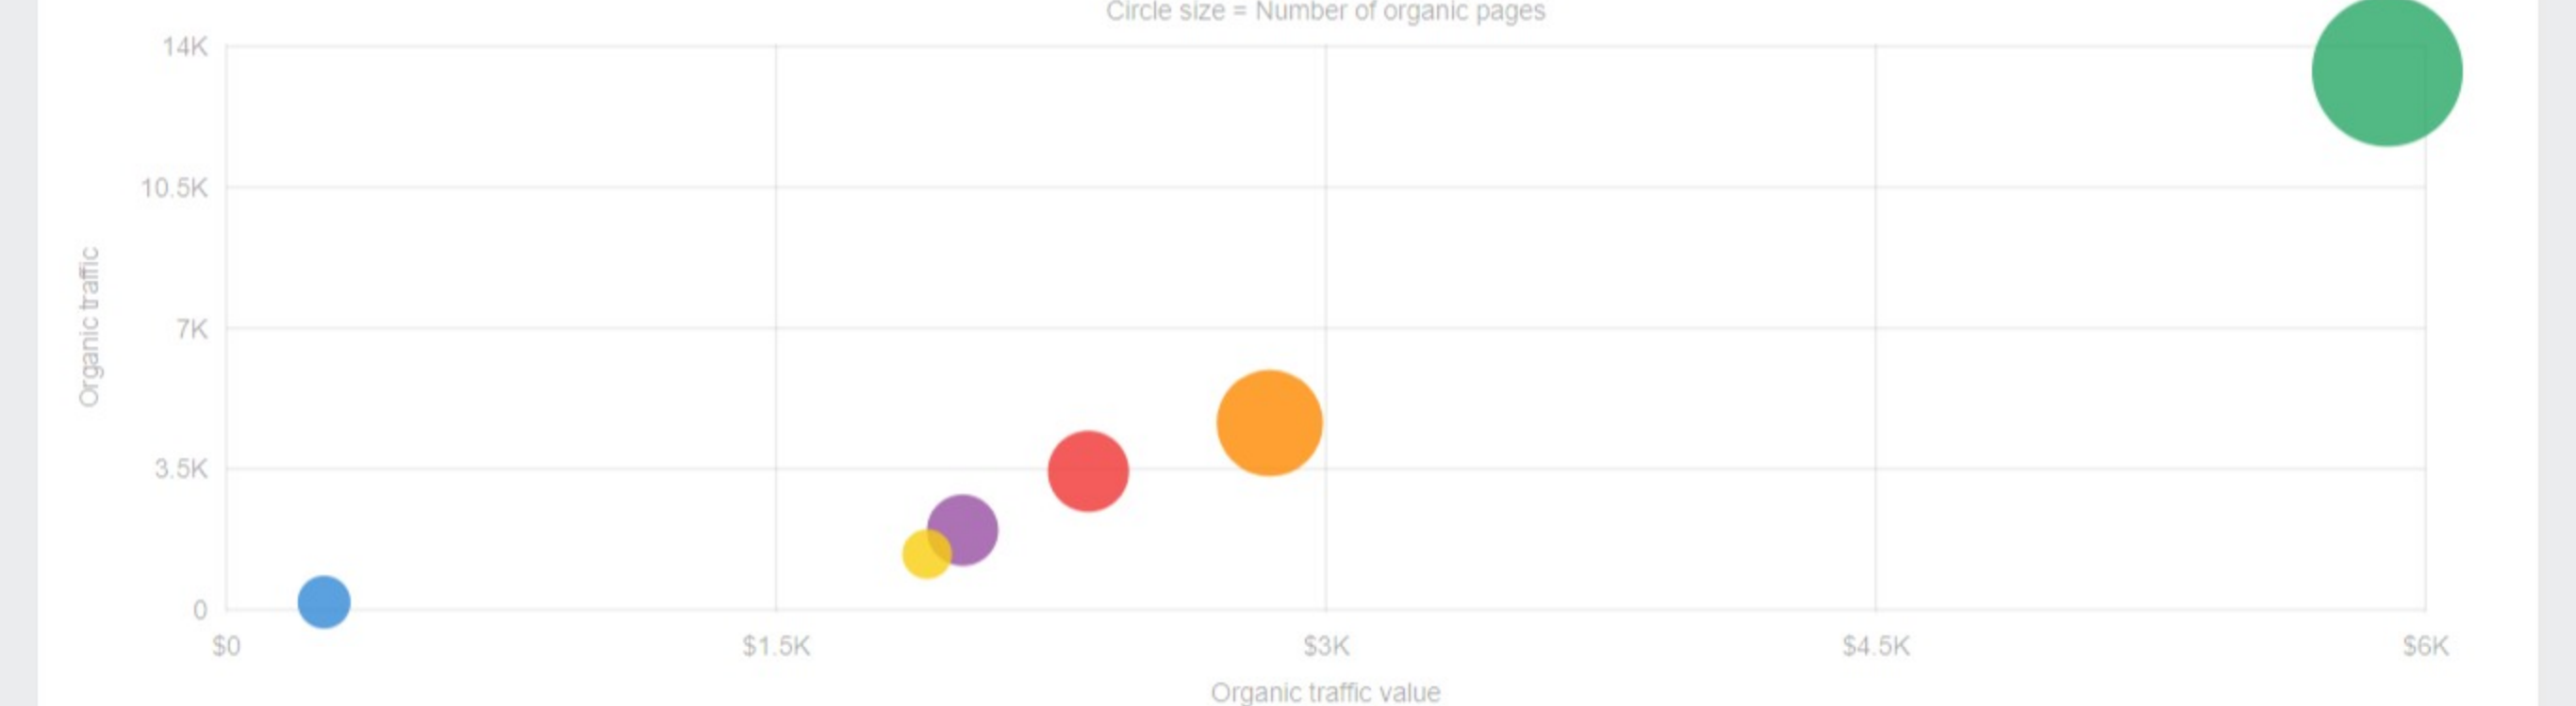

Top organic competitors US

☒ archpetfood.com — target

Domain	Keyword overlap	Common keywords	Share	Competitor's keywords
☒ jimnys.com		84	1.1%	6,710
☒ healthxtension.com		49	0.3%	13,466
☒ nattyrap.com		39	1.1%	2,958
☒ smartcookietreats.com		34	1.8%	1,522
☒ becauseitsbetter.com		34	1.8%	1,526

[View top 20](#) [Open in](#)

Organic pages 50

Page traffic	Pages	Pages' total traffic
0	32 64.0%	0 0%
1-100	18 36.0%	201 100%
101-1,000	0 0%	0 0%
1,001-5,000	0 0%	0 0%
5,001-10,000	0 0%	0 0%
10,001+	0 0%	0 0%

Crawled pagesⁱ 131

HTTP code	Pages
200 OK	104 79.4%
3XX Redirect	25 19.1%
404 Not found	0 0%
4XX Other client errors	2 1.5%
5XX Server errors	0 0%

Traffic by location

Organic 48 Paid 0

Location	Traffic	Share	Keywords
United States	192	95.5%	315
Maldives	5	2.5%	2
India	3	1.5%	11
Philippines	1	0.5%	4
Canada	0	0%	12

[Compare top 5 on chart](#)

Referring domains

Followedⁱ	57 81.4%
Not followedⁱ	13 18.6%

Backlinks

Followedⁱ	129 84.3%
Not followedⁱ	24 15.7%
• Nofollowⁱ	24 15.7%
• UGCⁱ	0 0%
• Sponsoredⁱ	0 0%

By UR By DR

10-19	3 2.0%
20-29	0 0%
30-39	0 0%
40-49	0 0%
50-59	0 0%
60-69	0 0%
70-79	0 0%
80-89	0 0%
90-100	0 0%

+150 (98.0%) more links with UR < 10