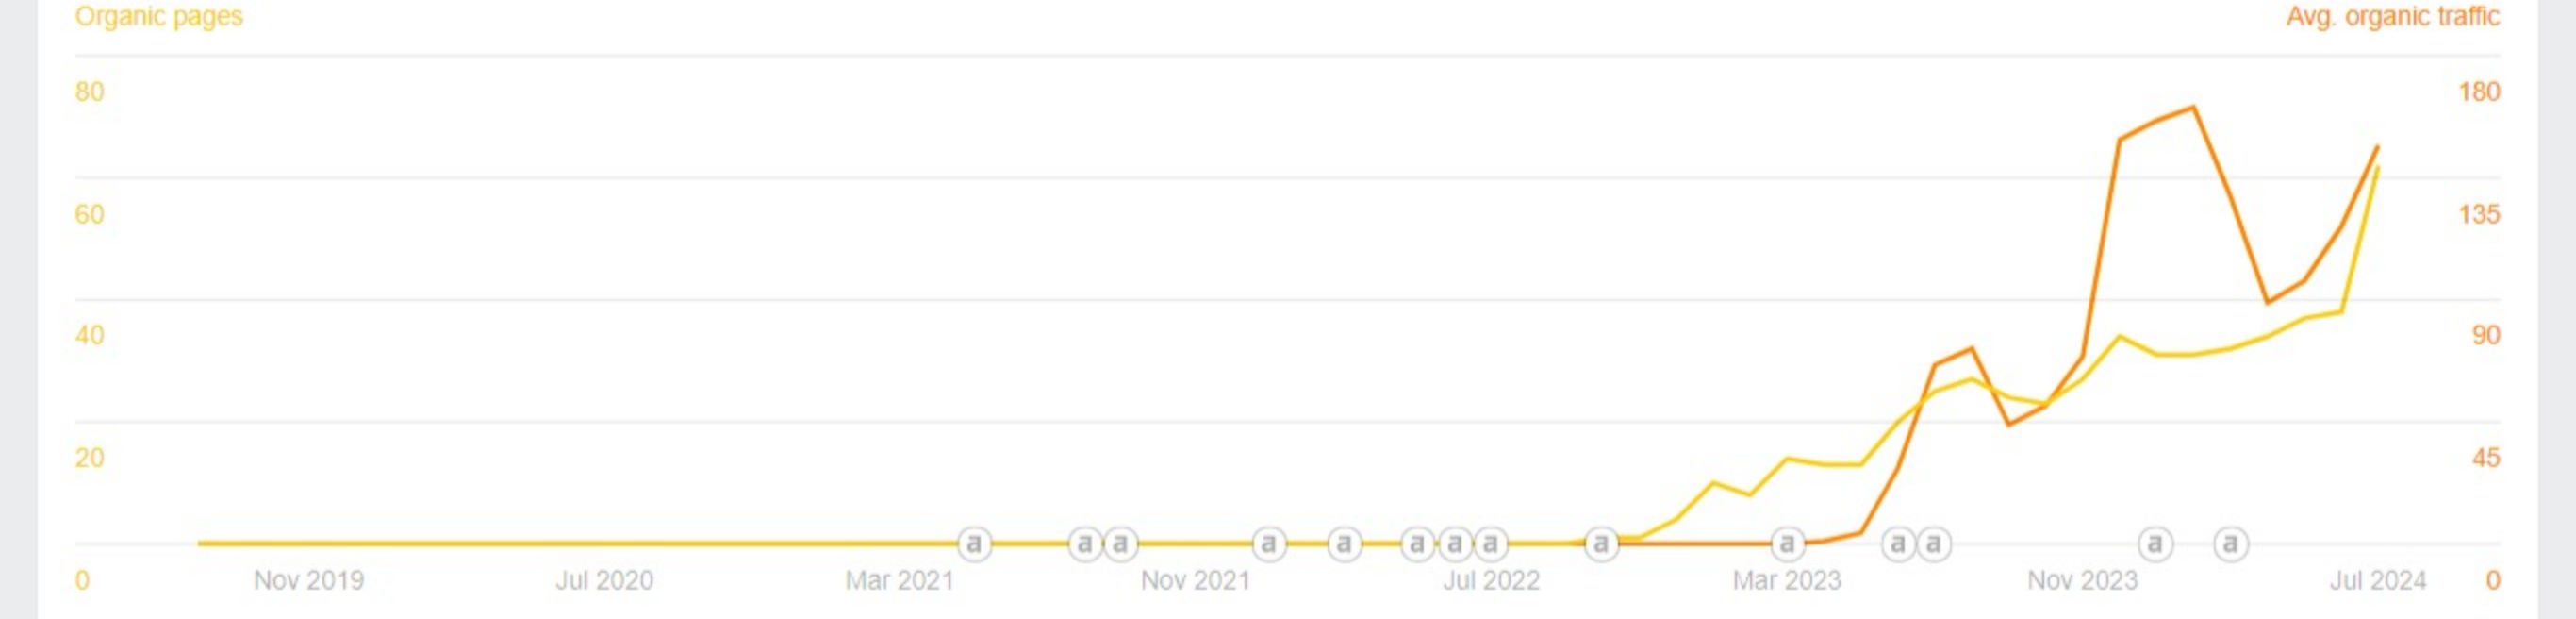

Trafficⁱ
202
Value \$275

Paid search

Keywordsⁱ
0
Ads 0

Trafficⁱ
0
Cost N/A

General Backlink profile Organic search

Metrics Competitors Locations Years 1M 6M 1Y 2Y 5Y All Monthly

Performance

Referring domains
 Avg. Domain Rating
 Avg. URL Rating
 Avg. organic traffic
 Avg. organic traffic value
 Organic pages
 Avg. Impressions
 Avg. paid traffic
 Avg. paid traffic cost
 Crawled pages

[View top 20](#) [Open in](#)

Organic pages 50

Page traffic	Pages	Pages' total traffic
0	32 64.0%	0 0%
1-100	18 36.0%	201 100%
101-1,000	0 0%	0 0%
1,001-5,000	0 0%	0 0%
5,001-10,000	0 0%	0 0%
10,001+	0 0%	0 0%