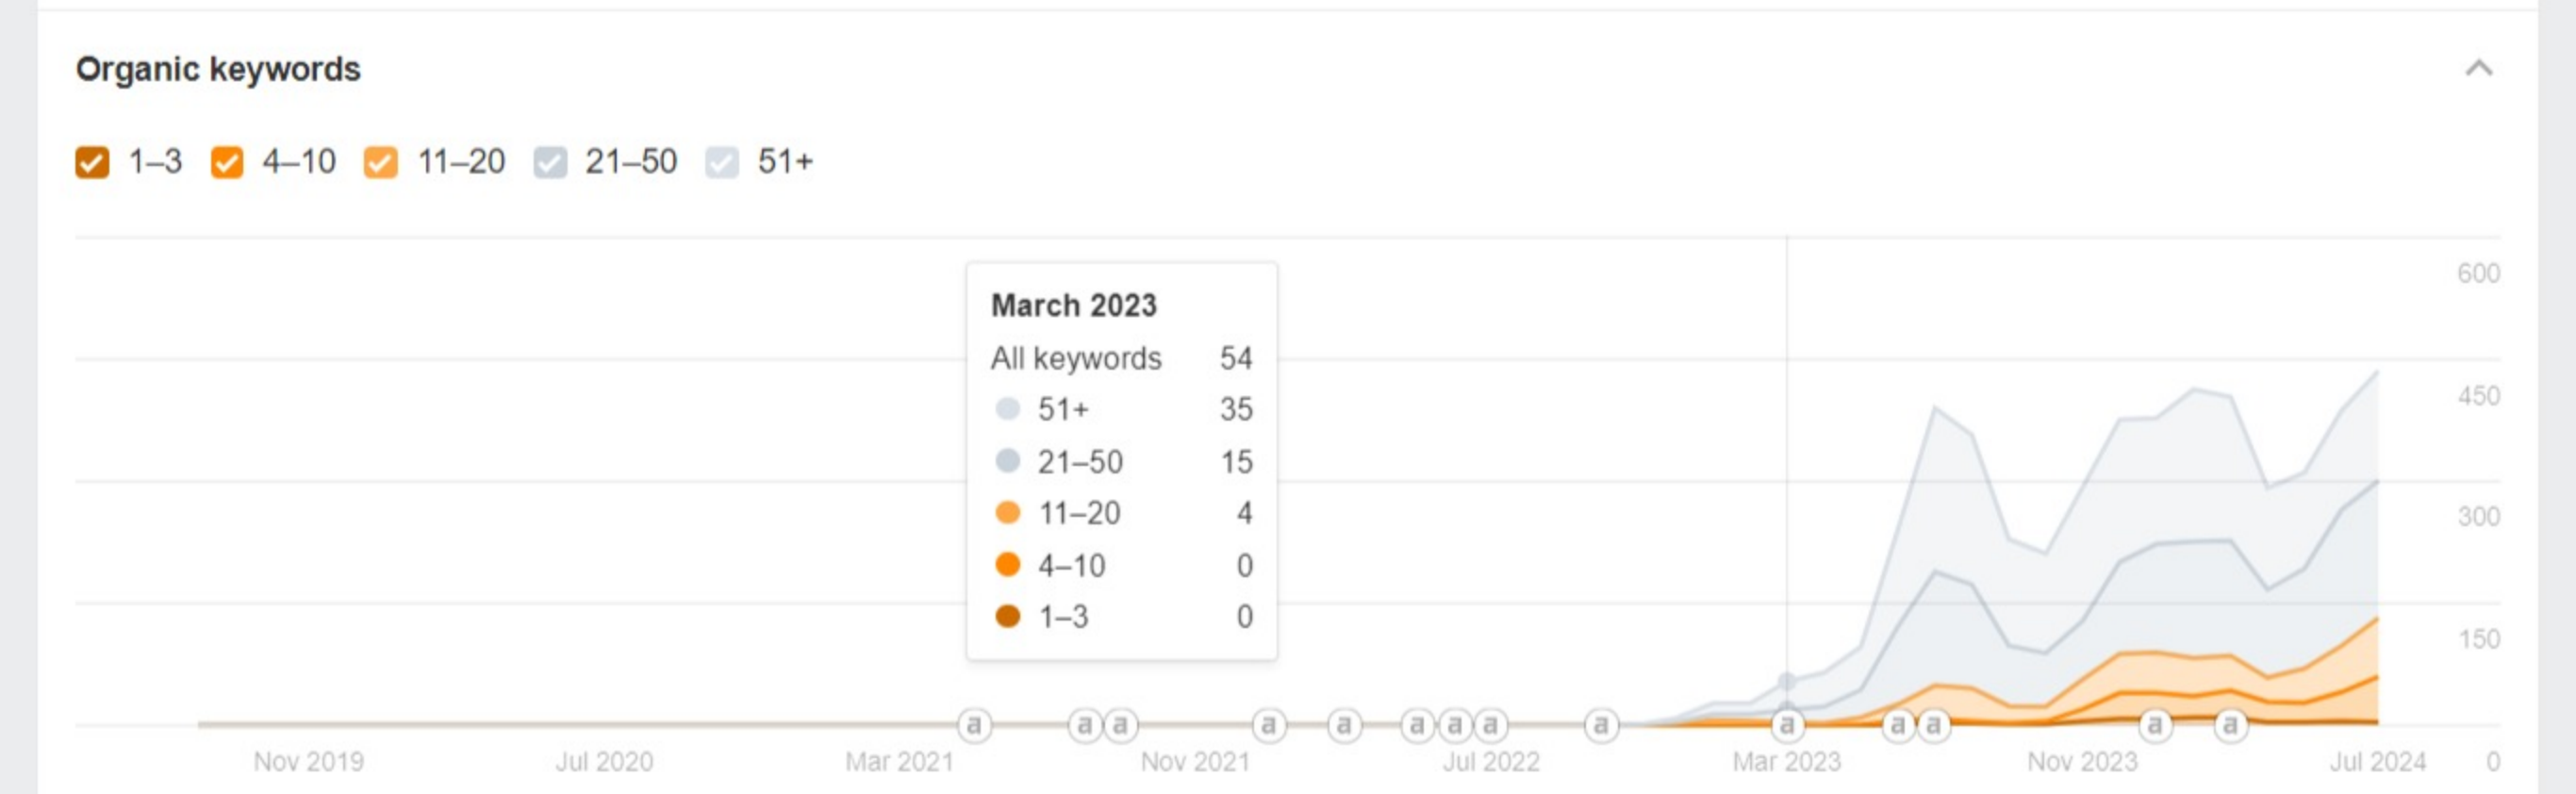

Average volume All locations Best links Changes: Don't show

Backlink profile

DRⁱ
23
AR 9,198,047

URⁱ
13

Backlinksⁱ
153
All time 221

Ref. domainsⁱ
70
All time 100

Organic search

Keywordsⁱ
344
Top 3 3

Trafficⁱ
202
Value \$275

Paid search

Keywordsⁱ
0
Ads 0

Trafficⁱ
0
Cost N/A

General Backlink profile Organic search

Metrics Competitors Locations Years 1M 6M 1Y 2Y 5Y All Monthly

Performance

Referring domains
 Avg. Domain Rating
 Avg. URL Rating
 Avg. organic traffic
 Avg. organic traffic value
 Organic pages
 Avg. Impressions
 Avg. paid traffic
 Avg. paid traffic cost
 Crawled pages

[View top 20](#) [Open in](#)

Organic pages 50

Page traffic	Pages	Pages' total traffic
0	32 64.0%	0 0%
1-100	18 36.0%	201 100%
101-1,000	0 0%	0 0%
1,001-5,000	0 0%	0 0%
5,001-10,000	0 0%	0 0%
10,001+	0 0%	0 0%